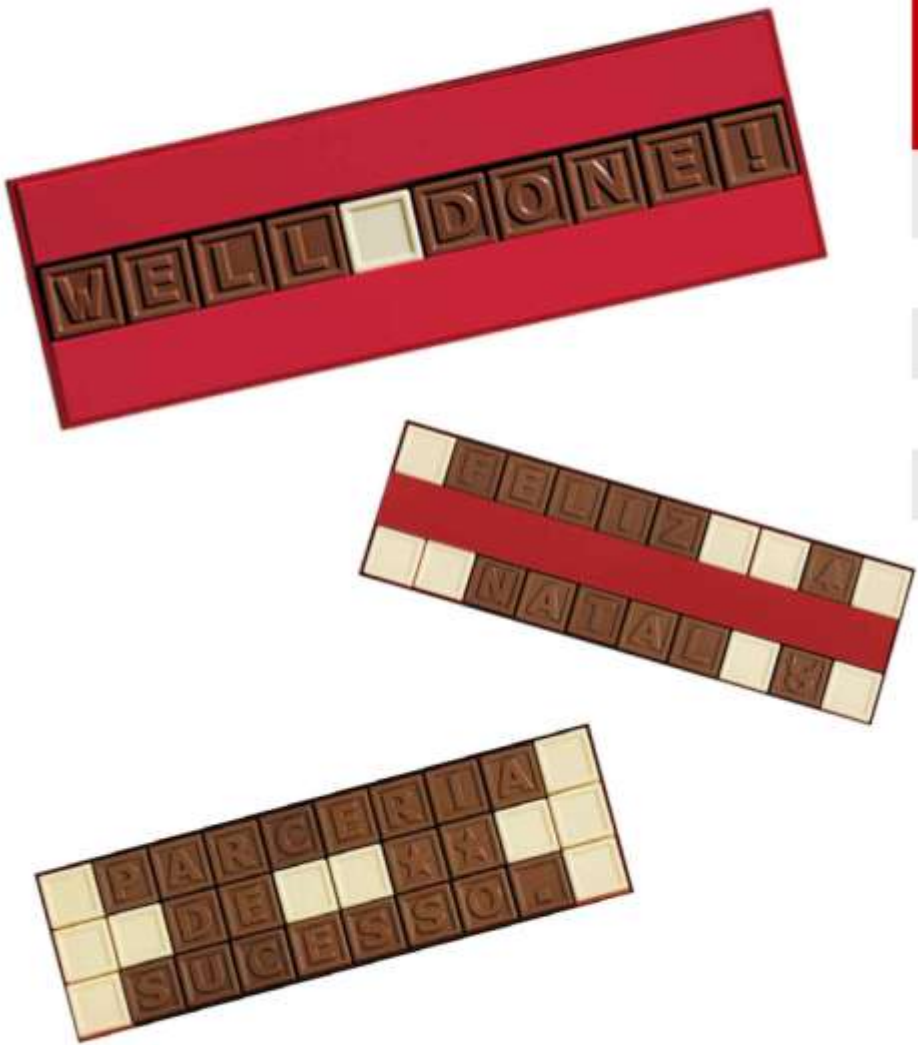

Nunca as palavras foram tão doces.

A collection of chocolate blocks in various shades of brown and white. Some blocks are plain, while others have embossed letters or symbols. One prominent block in the foreground has the word "LOVE" embossed on it. The blocks are scattered and overlapping, creating a sense of abundance and variety.

Possibilidades de Personalização

manga personalizada

manga personalizada

Bases com Acetato ChocoTelegram

Preço/ Escalão Quant.	10 Quad.	20 Quad.	30 Quad.
Ref.*	CT14PI/V	CT15PI/V	CT16PI/V
100	8.953€	11.234€	13.911€
250	7.853€	10.134€	13008€
500	7.566€	9.763€	12.549€
1000	7.299€	9.392€	11.631€